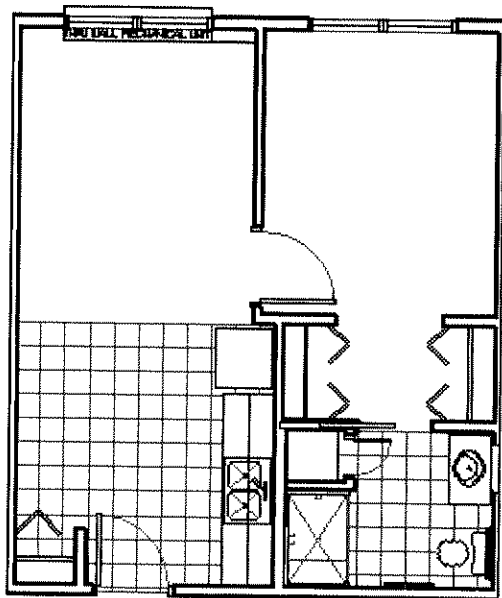

# Wellington Place

Assisted Living   Residential   Skilled Nursing

Standard  
Apartment  
(480 square foot)

Deluxe  
Apartment  
(560 square foot)

2475 River Road  
Decorah, Iowa 52101  
(563)382-2292