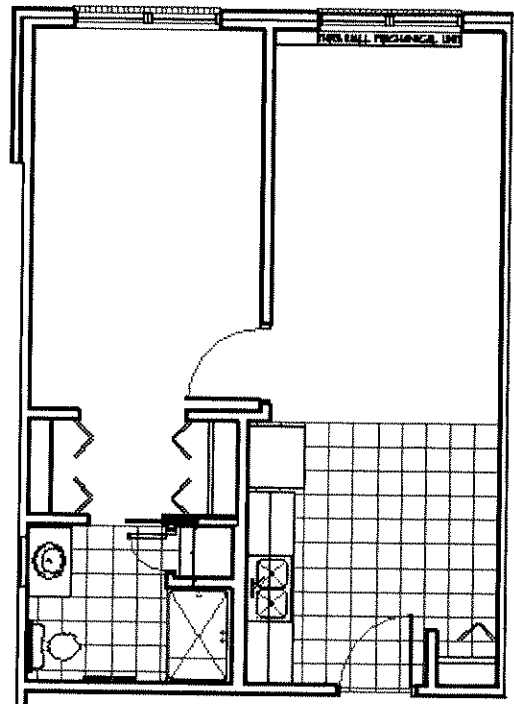

# Wellington Place

Assisted Living   Residential   Skilled Nursing

Standard  
Apartment  
(480 square foot)

Deluxe  
Apartment  
(560 square foot)

2475 River Road  
Decorah, Iowa 52101  
(563)382-2292